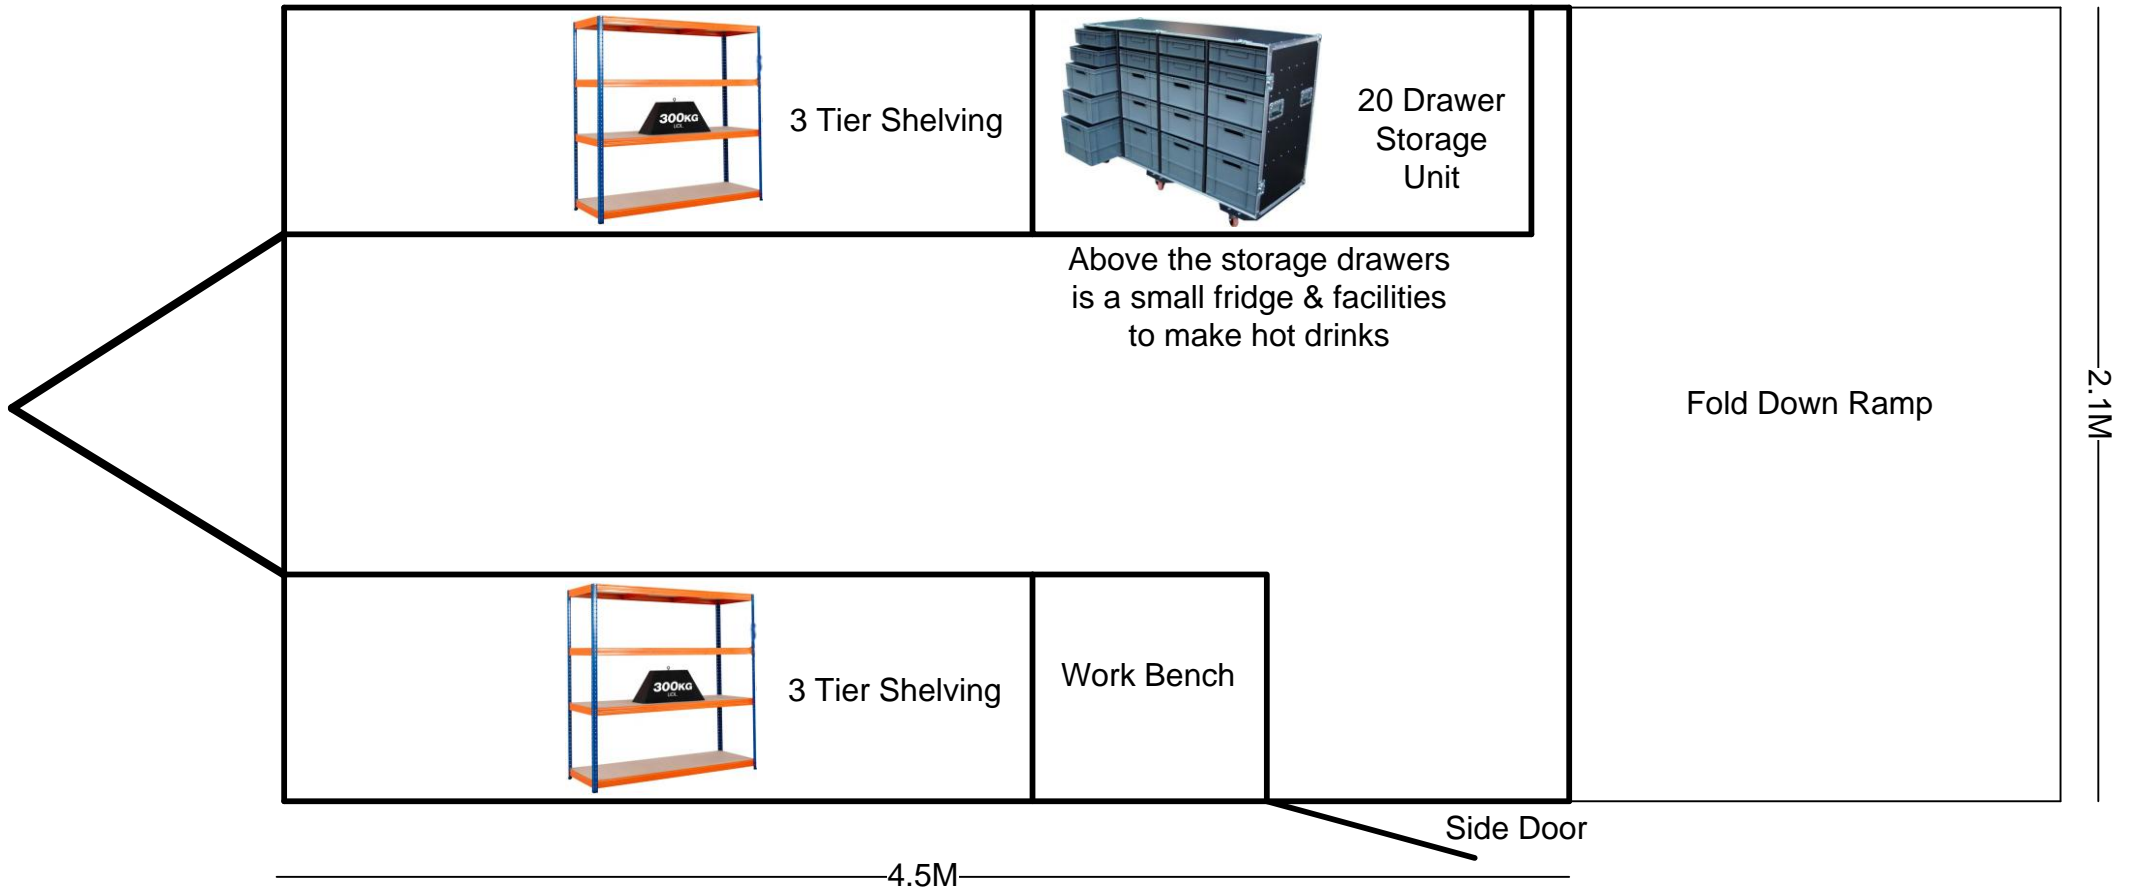

# Project 4 Tender Trailer

The purpose built 3.5T tender trailer has a walk in height of 2.3M. The trailer has a full width access ramp at the rear and a side door. Fully fitted lighting and electrical distribution. Small Catering area for hot and cold drinks. A work bench for on the spot repairs. 16Amp C-form Input and the trailer is Electrically Certified.