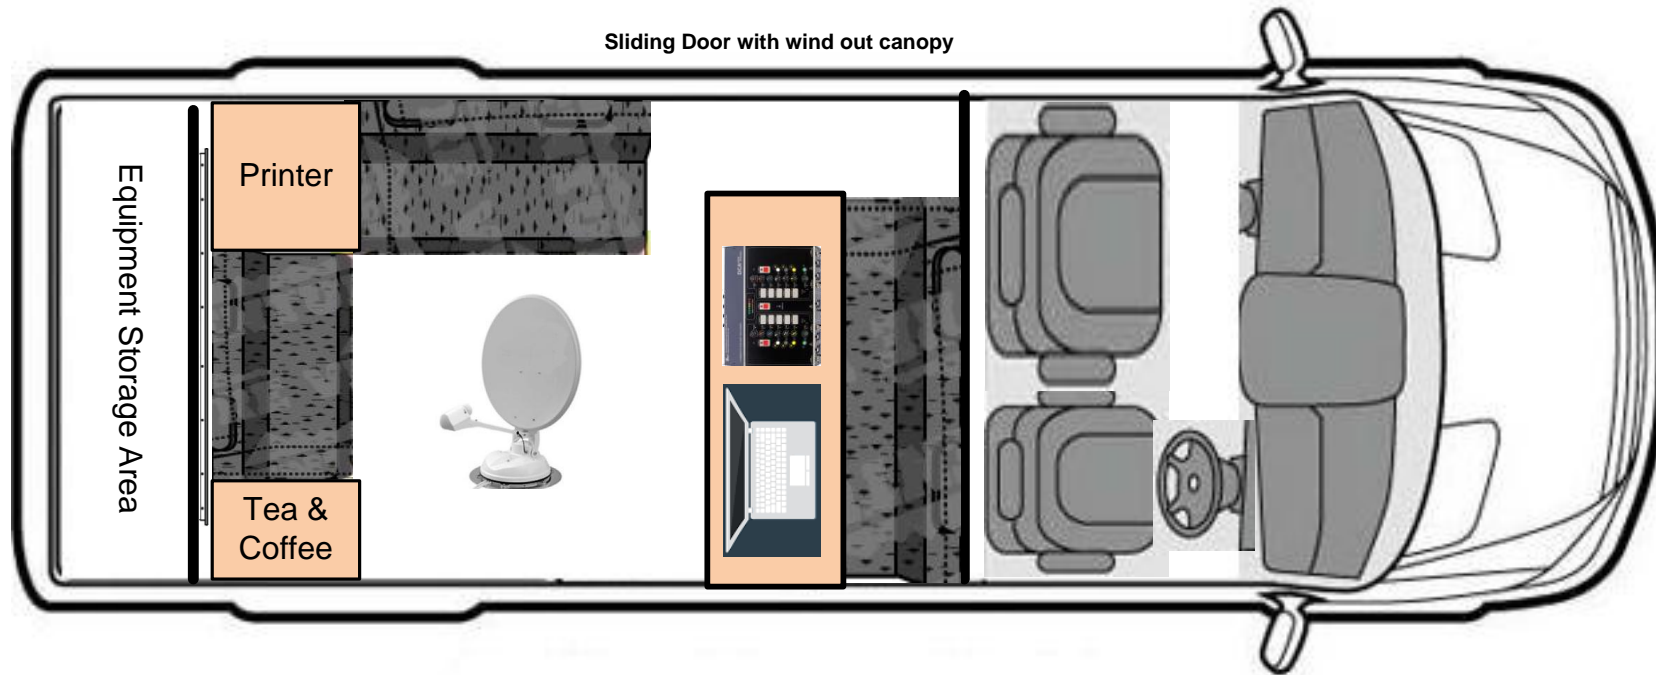

## The Vehicle

The Office vehicle is Air-Conditioned and has a roof mounted KU Band dish enabling reception of Broadcast Satellite Channels.  
Pre-wired for Internet & VOIP Telephones.  
There is a 42" HD LCD TV mounted on the rear wall.