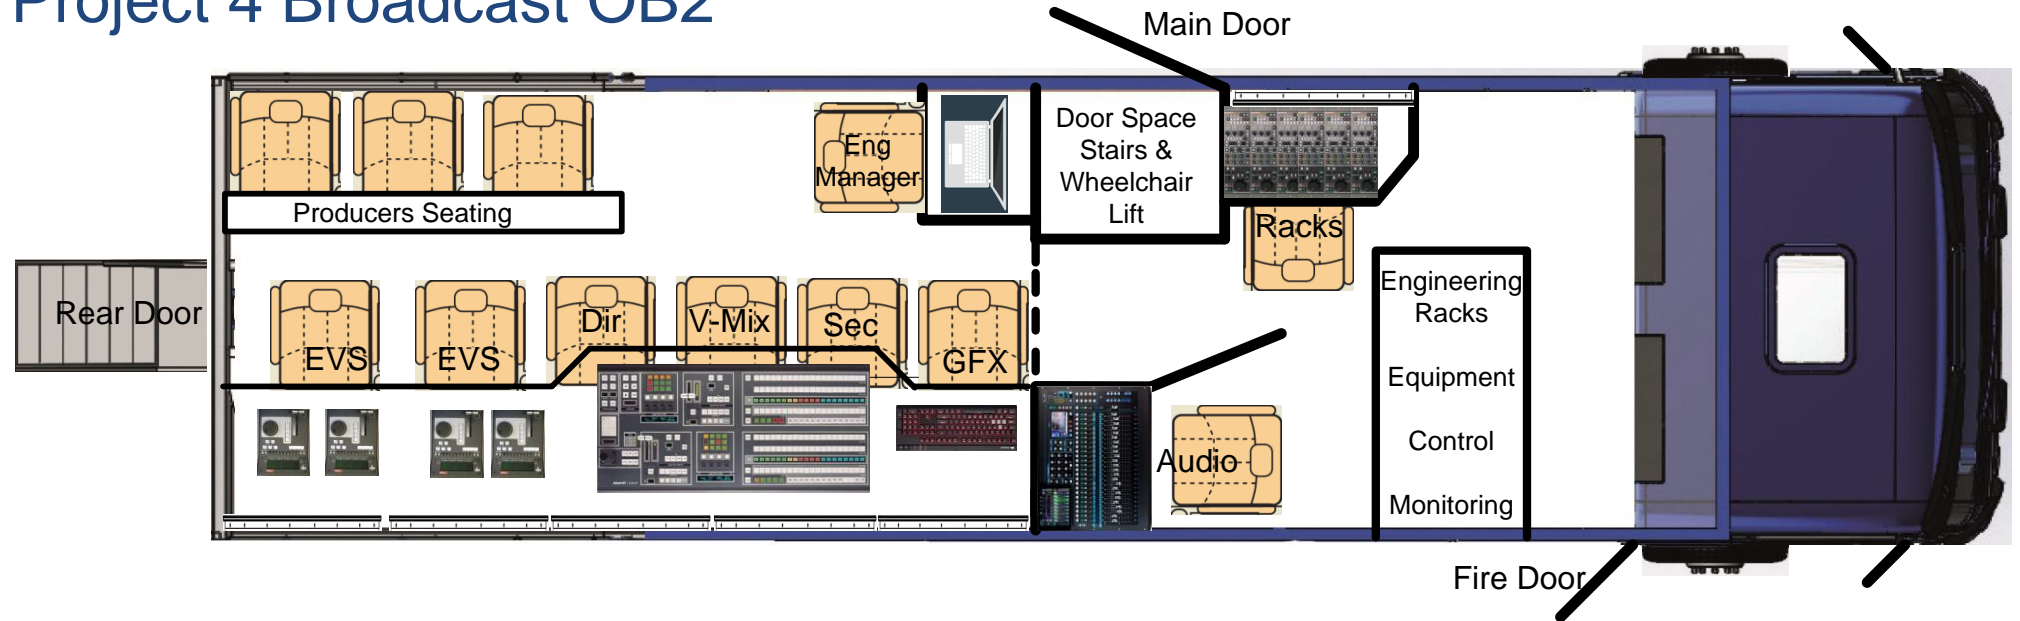

Project 4 Broadcast OB2

Vision

- 20 Input HD 2 ME Desk
- UHD Monitoring
- 72 x 72 HD Router
- Fully wired Racks position for 6 Cameras with Waveform, Vector & Smart 4K Monitoring
- 8 x Direct Fibre Inputs
- 2 x 8 CH EVS 6 IP & 2 OP
- Wiring for Graphics Server
- 2 x Hyper Deck Recorders
- 2 x Teranex Standards Converters
- MAC – Playback Pro
- Multi-view for Audio & Engineering Manager

The Vehicle

- 16T Chassis, de-rated to 12T, current weight 8900Kgs – Height 2.8Mts
- Fully Air conditioned throughout
- The main door entry has a hydraulic wheel chair lift
- Voltage smoothing and UPS installed
- 17Mtr Tall Air Mast fitted for Radio Cameras / Radio Communications
- Tow hitch for towing purpose built 3.5T tender trailer

Audio

- Allen & Heath QU24 Digital Mixer
- 8 x 4 Channel SDI Audio De-Embedders
- 4 x 4 Channel SDI Audio Embedders
- 24 Channel Trilogy Matrix
- Trilogy Panels – Director, Secretary, EVS, Audio, Racks, Engineering, Producers
- VOIP Telephones and TBU Interface
- 3 x Kenwood Full Duplex Transmitters