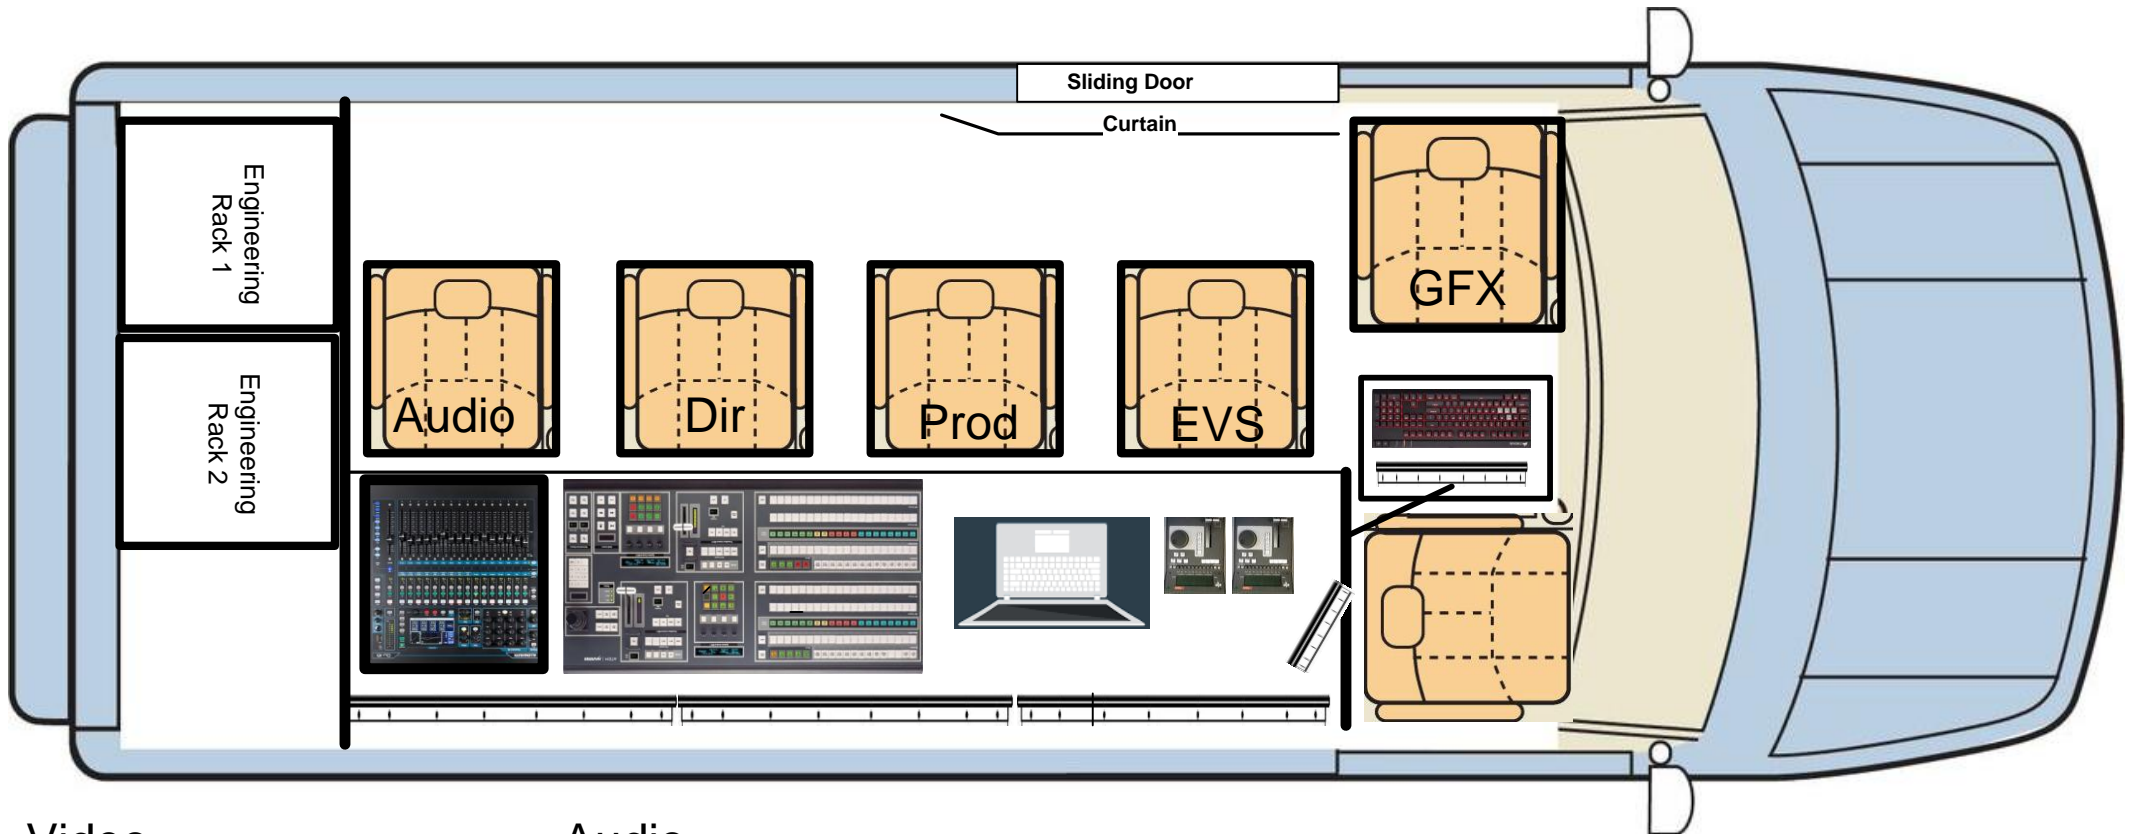

## Video

- 20 Input HD 2 ME Desk
- 40 x 40 HD Video Router
- 6 x Direct HD Fibre Inputs
- Teranex Standards Converter
- 8 Channel EVS 6 IP & 2 OP
- MAC – Playback Pro
- Hyper Deck Recorder
- Pre-wired Graphics Position

## Audio

- Allen & Heath QU 16 Digital Mixer
- 6 x 4 Channel SDI Audio De-Embedders
- 4 x 4 Channel SDI Audio Embedders
- 16 Channel Trilogy Matrix
- Trilogy Panels - Director, Producer, Audio & Engineering.
- VOIP Telephones and TBU Interface
- 1 x Full Duplex & 2 x IFB Transmitters

## The Vehicle

OB1 is Air-conditioned  
The rear of the vehicle has a large wind-out canopy with sides creating a weatherproof work and storage area. There is further wind-out canopy over the sliding door entrance.